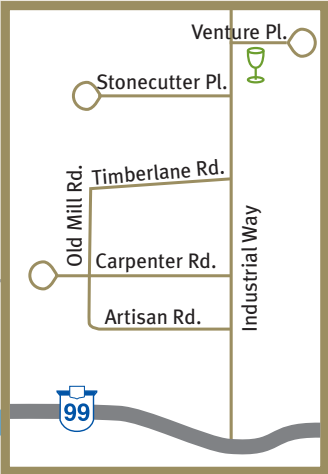

### Pemberton Industrial Park

To Mt. Currie & Pemberton Industrial Park

Taylor Rd.

Meadows Field

Pemberton Farm Rd. W

Oberson Rd.

Collins Rd.

Eagle Dr.

Pemberton Meadows Rd.

Heritage Climb

Museum

Walnut

Prospect St.

Frontier St.

Aspen Blvd.

Willow Dr.

Alder Dr.

Oak St.

Urdal-Fraser Connector Trail

Fraser Rd.

Urdal Rd.

Elmwood

Dogwood

Greenwood

Pinewood Pl.

Pinewood Dr.

Park St.

To Whistler & Nairn Falls

Doggie Beach

Community Garden

Nature Centre

One Mile Lake